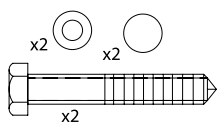

Universal Fixing Kit Type 3
with 85 mm Screws
For WC, Bidet and Pedestal

BFK-UNI3-KIT