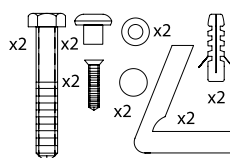

Universal Fixing Kit Type One
with L Bracket
For WC, Bidet and Pedestal

BFK-UNI1-KIT