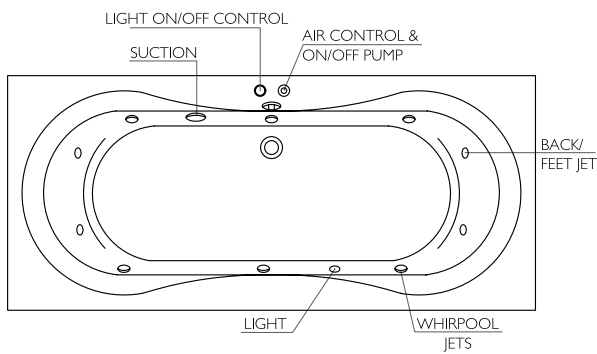

One Year Guarantee Service Contract Available

System 6BSF - Deluxe SPA
6 Self-Draining Whirlpool Jets, Electronic Control Switch, 2 Back & 2 Feet Jets, Underwater Lighting