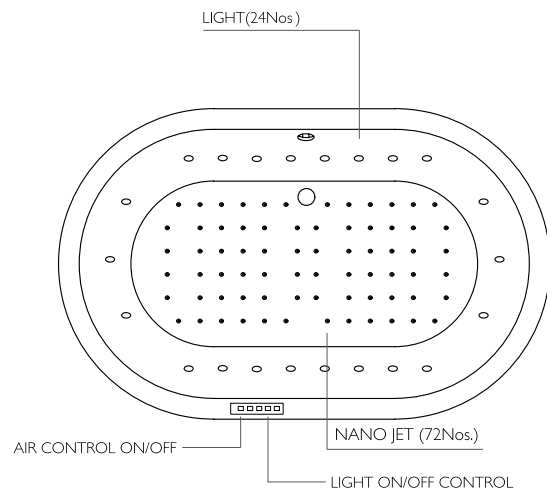

System LightStream
48 Nano Jets, 24 Lights with Electronic Control Switch