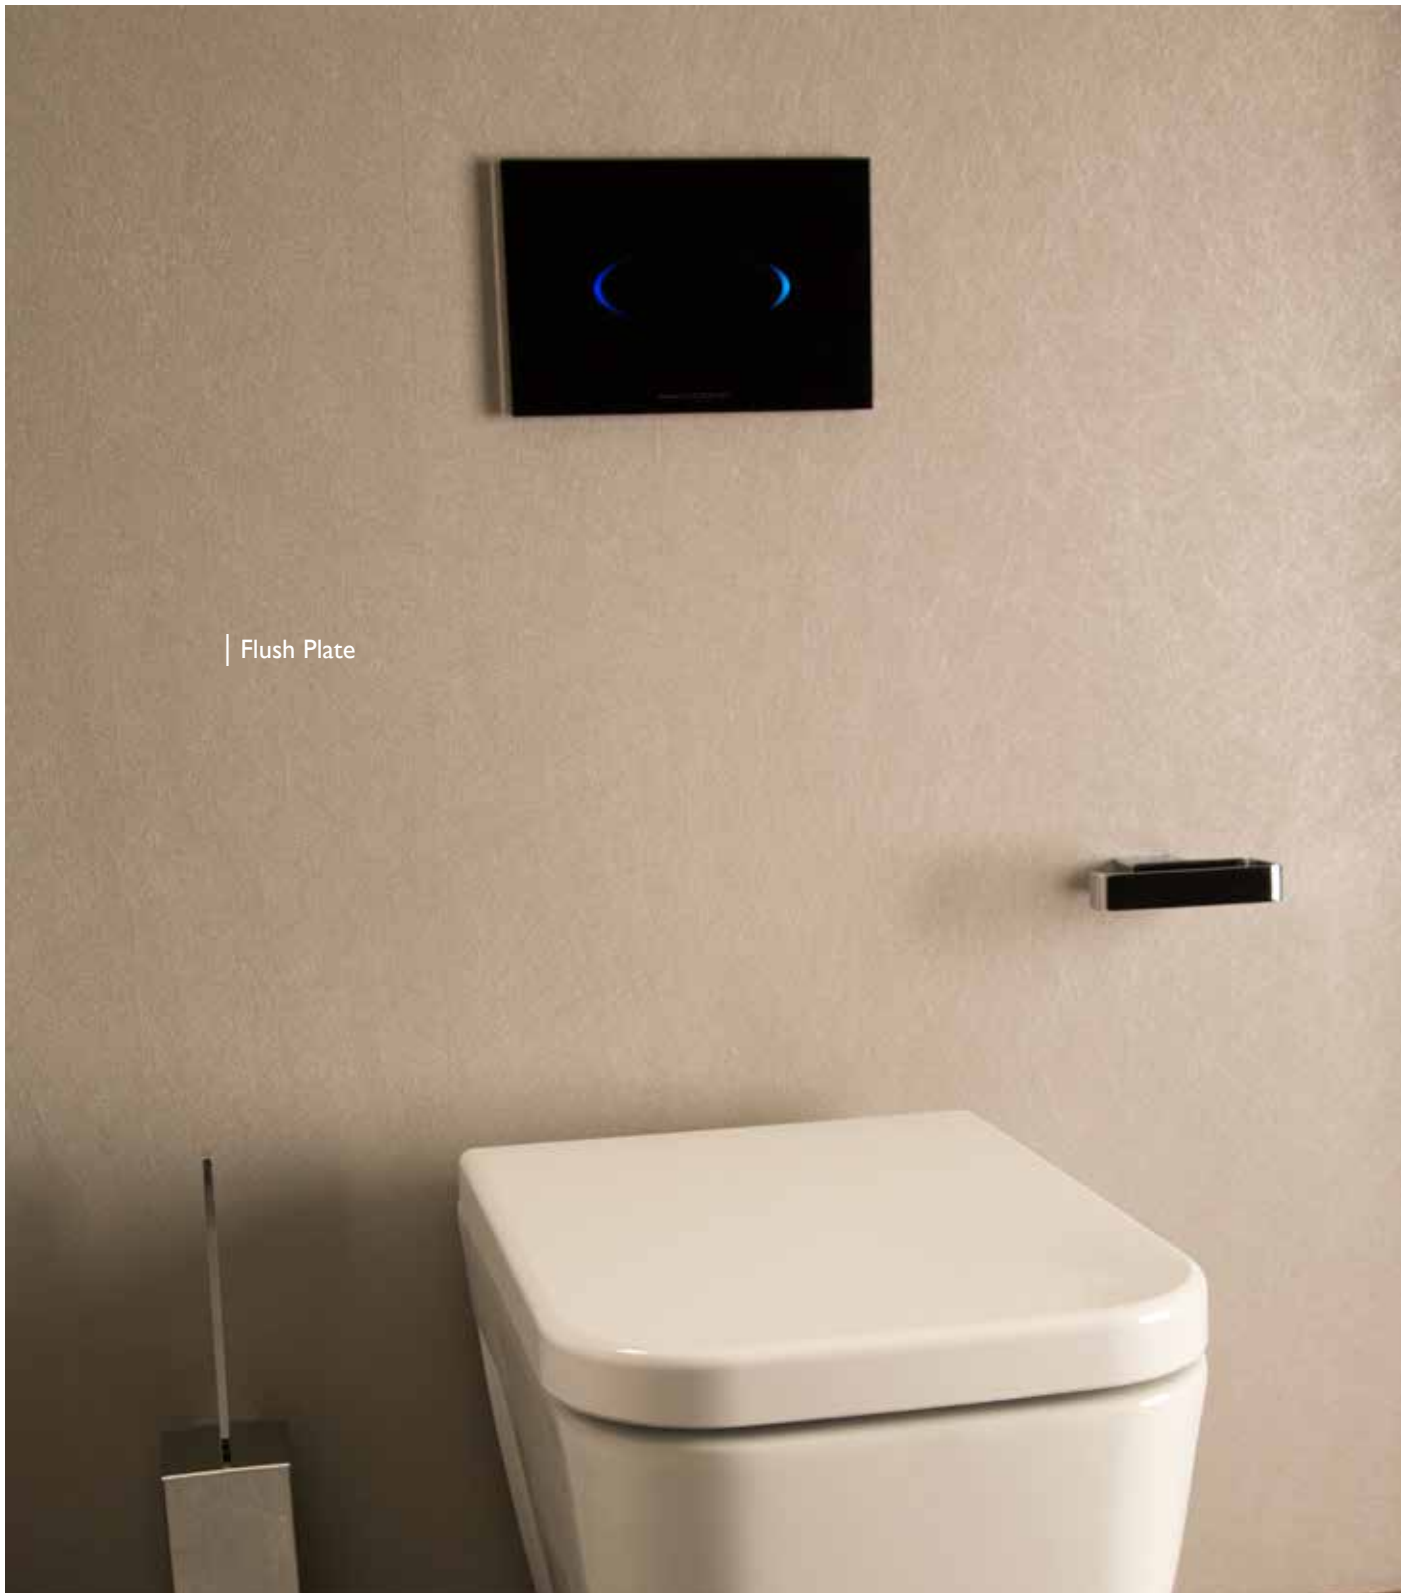

| Flush Plate

BAGNODESIGN
Electronic Dual Flush Push Plate
Fixation Bracket
Fast Fixation Push Rods
Pneumatic Flush Valve
Mains Operated

AQE-K5501E-G-BK

Black Glass

BAGNODESIGN
Electronic Dual Push Plate
with Additional Manual Override
Fixation Bracket
Fast Fixation Push Rods
Pneumatic Flush Valve
Mains Operated