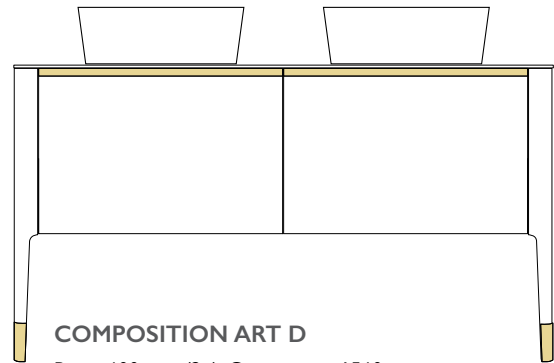

COMPOSITION ART D

Basin: 600 mm (2x), Countertop: 1560 mm,
Vanity Unit: 700 + 700 mm, Leg Set: 70 mm (Set of 2)

Gloss White
Gloss Black
Gloss Turquoise
Mahogany