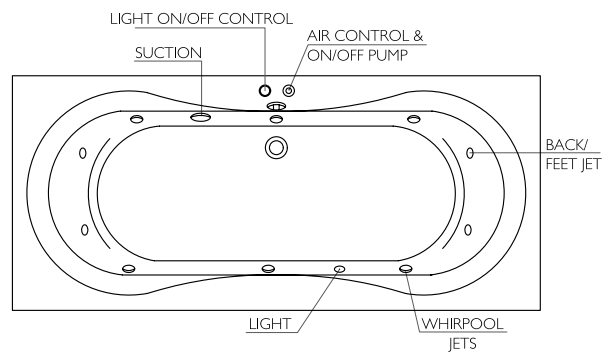

System 6B - Deluxe Whirlpool
6 Self-Draining Whirlpool Jets, Pneumatic Control Switch, 2 Back & 2 Feet Jets, Underwater Lighting