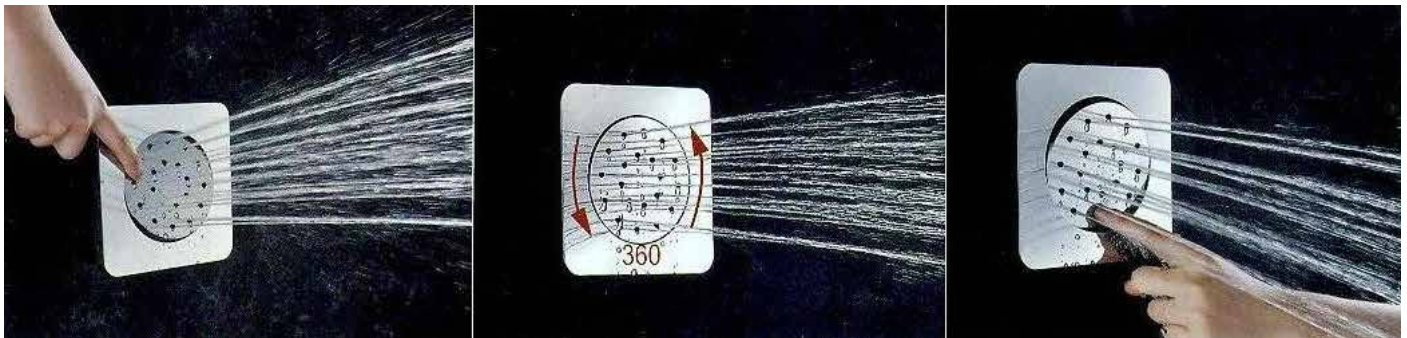

recommended accessories Stratos (Pages 303-304)