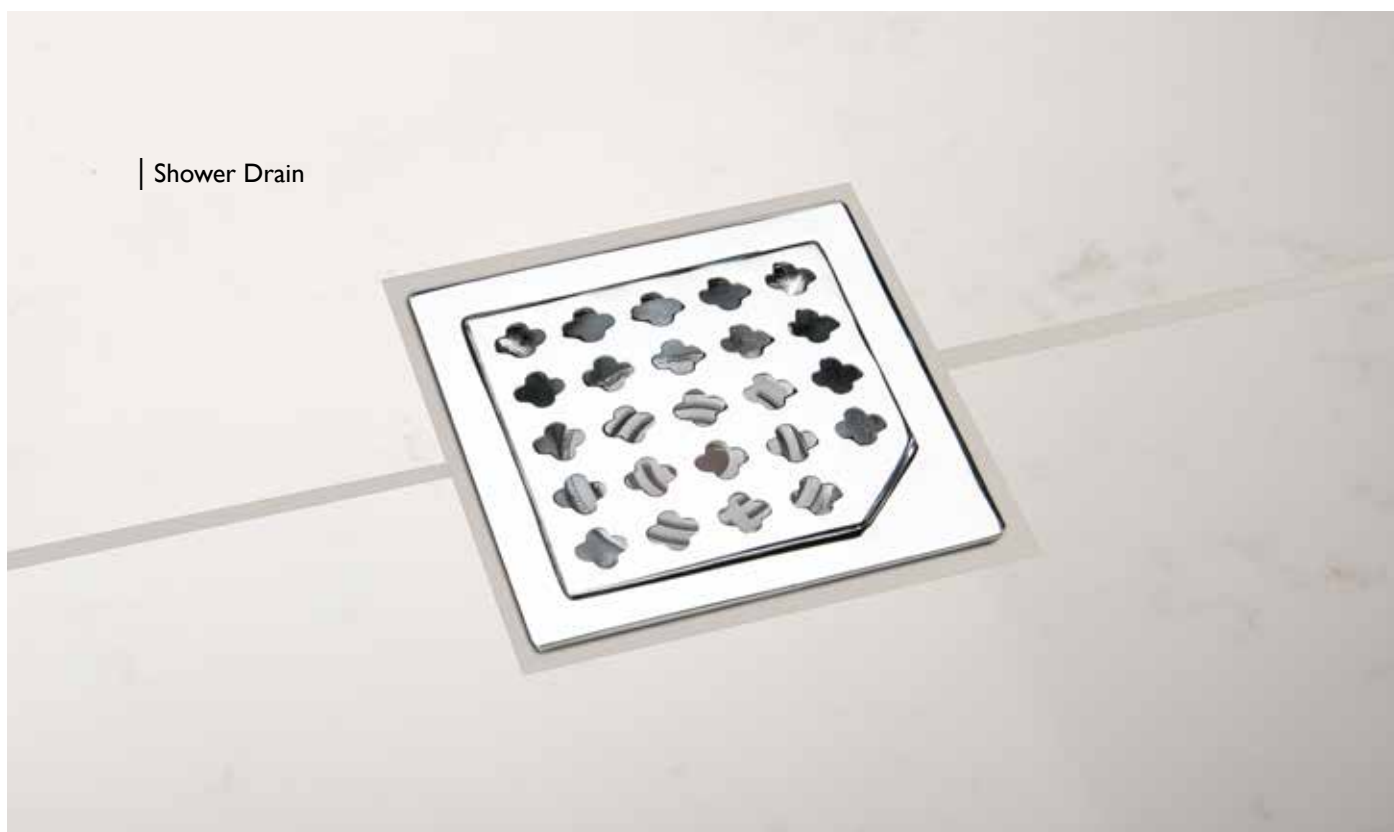

Floor/Shower Drain (2 pc Set)
Vertical Outlet Dia. 50 mm
80 x 80 mm

AQD-DL0053-8X8-CP

Chrome Plated Brass

Floor/Shower Drain (2 pc Set)
Vertical Outlet Dia. 100 mm
150 x 150 mm

AQD-D61004-15X15-CP

Chrome Plated Brass

Anti-odour Shower Drain
Vertical Outlet Dia. 55 mm
110 x 110 mm

AQD-55005-CP

Chrome Plated Brass

Shower Drain
with Removable Trap
Vertical Outlet Dia. 76 mm
External Dia. 110 mm

AQD-55007-CP

Chrome Plated Brass

Anti-odour Floor/Shower Drain
Vertical Outlet Dia. 40 mm
100 x 100 mm

AQD-55018-CP

Chrome Plated Brass

Anti-odour Floor/Shower Drain
Stainless Steel Grade 304
Vertical Outlet Dia. 40 mm
100 x 100 mm

AQD-206A-SS

Stainless Steel

| Shower Drain