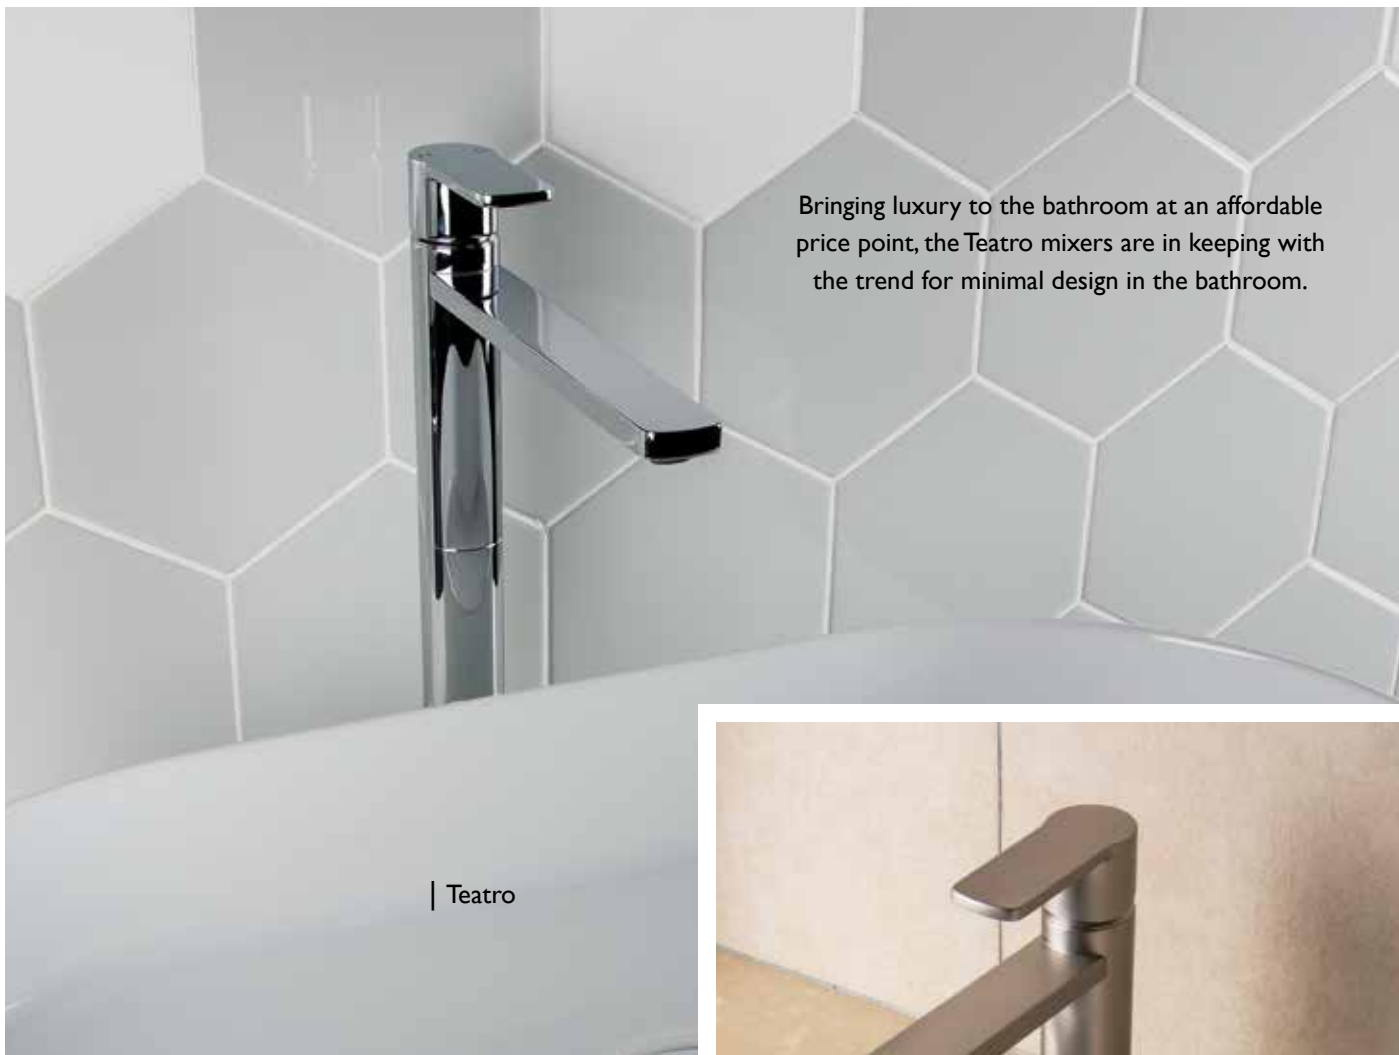

FINISHES:

Chrome

Bronze

Brushed
Nickel

Gold

Brushed
Copper

Polished
Nickel

Bringing luxury to the bathroom at an affordable price point, the Teatro mixers are in keeping with the trend for minimal design in the bathroom.