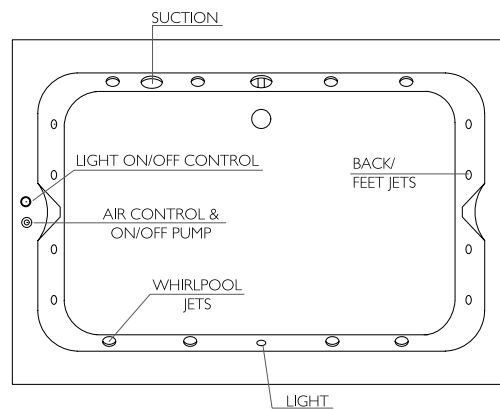

System 8C - Deluxe Whirlpool
8 Self-Draining Whirlpool Jets, Pneumatic Control Switch, 4 Back & 4 Feet Jets, Underwater Lighting