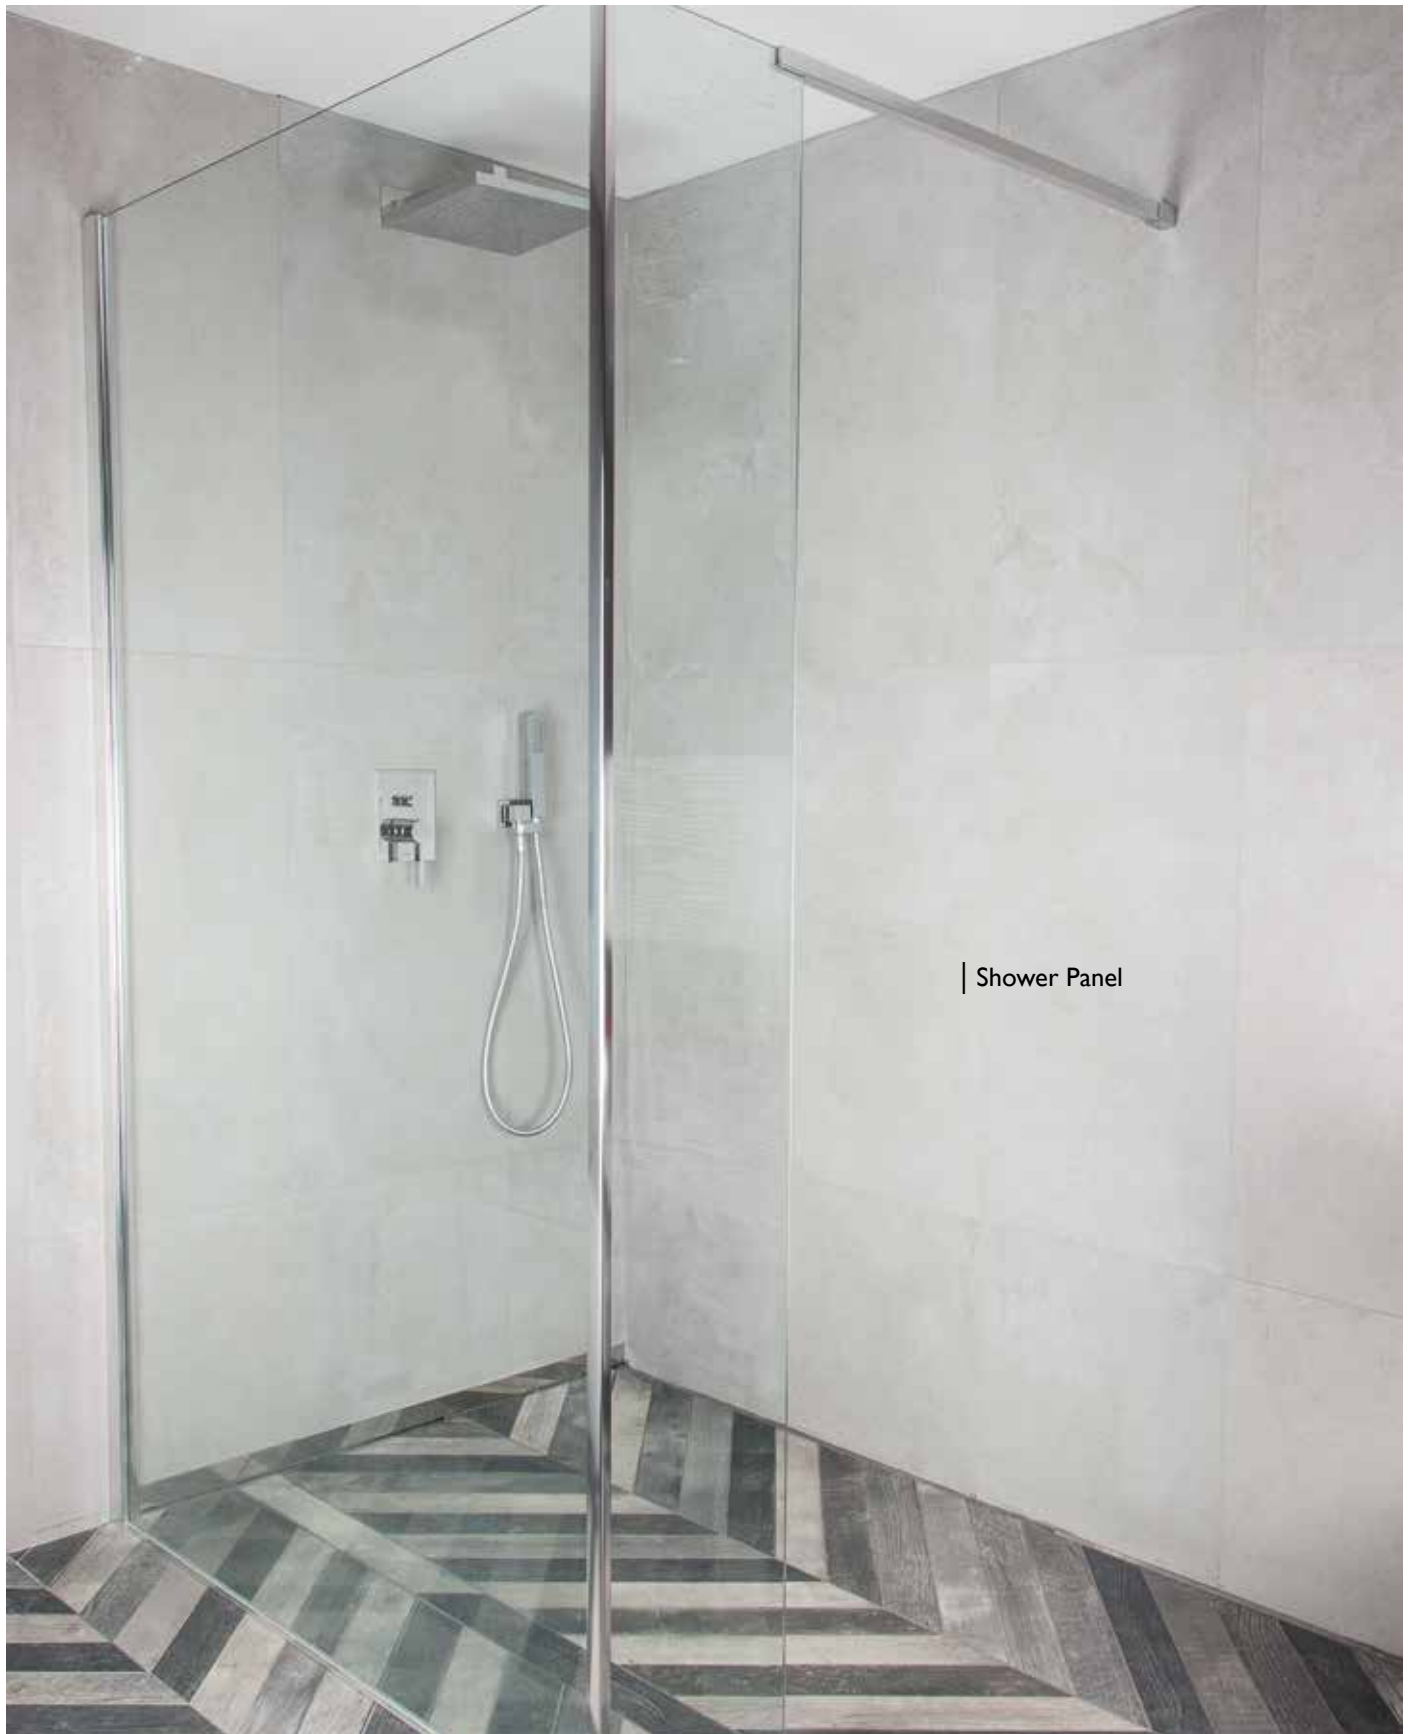

| Shower Panel

Image Shown Above

Shower Panel
with 300 mm Return

Length of Arm to Wall - 1000 mm

BDD-SHW-P2100D-A-CP	1000 x 300 x 2000 mm
BDD-SHW-P2120D-A-CP	1200 x 300 x 2000 mm
BDD-SHW-P2150D-A-CP	1500 x 300 x 2000 mm
BDD-SHW-P2170D-A-CP	1700 x 300 x 2000 mm