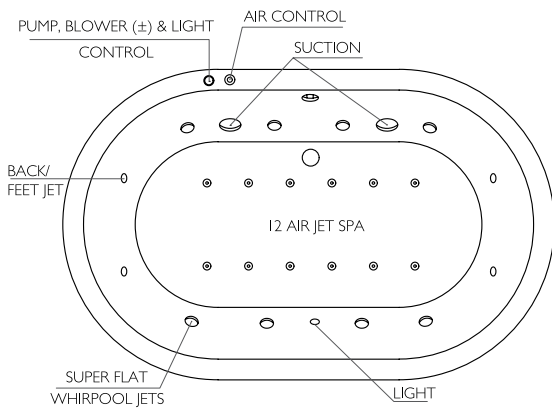

One Year Guarantee Service Contract Available

OPTIONS - Price Available on Request

- Underwater Light: - For 6A & 8A
- Coloured Light: - For All Whirlpool Systems except LUXSPA
- Inline Heater: - For Temperature Regulation (for All Whirlpool Systems)
- Special Finishes available on Request.

All Whirlpool and SPA systems have dry run protection / All whirlpool systems are supplied with leg sets.
BAGNODESIGN recommends the use of a qualified electrician for all electrical installations.