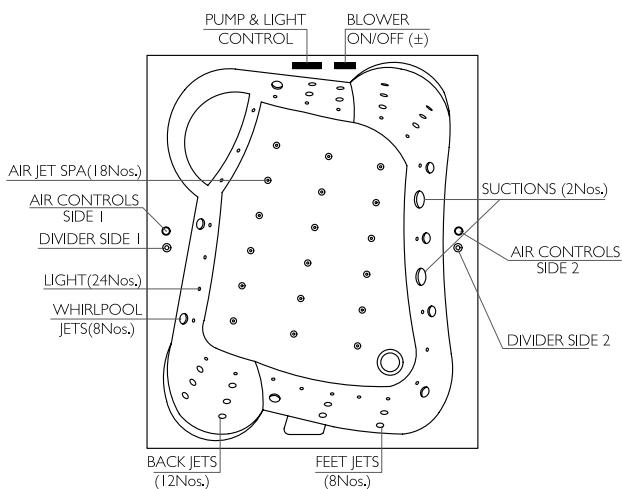

System FUTS29 - Love SPA
Love Spa System with 18 SPA Air Jets, 8 Self-Cleaning Whirlpool Jets, 20 Back Jets and 24 Chromotherapy Lights with Electronic Touch Controls