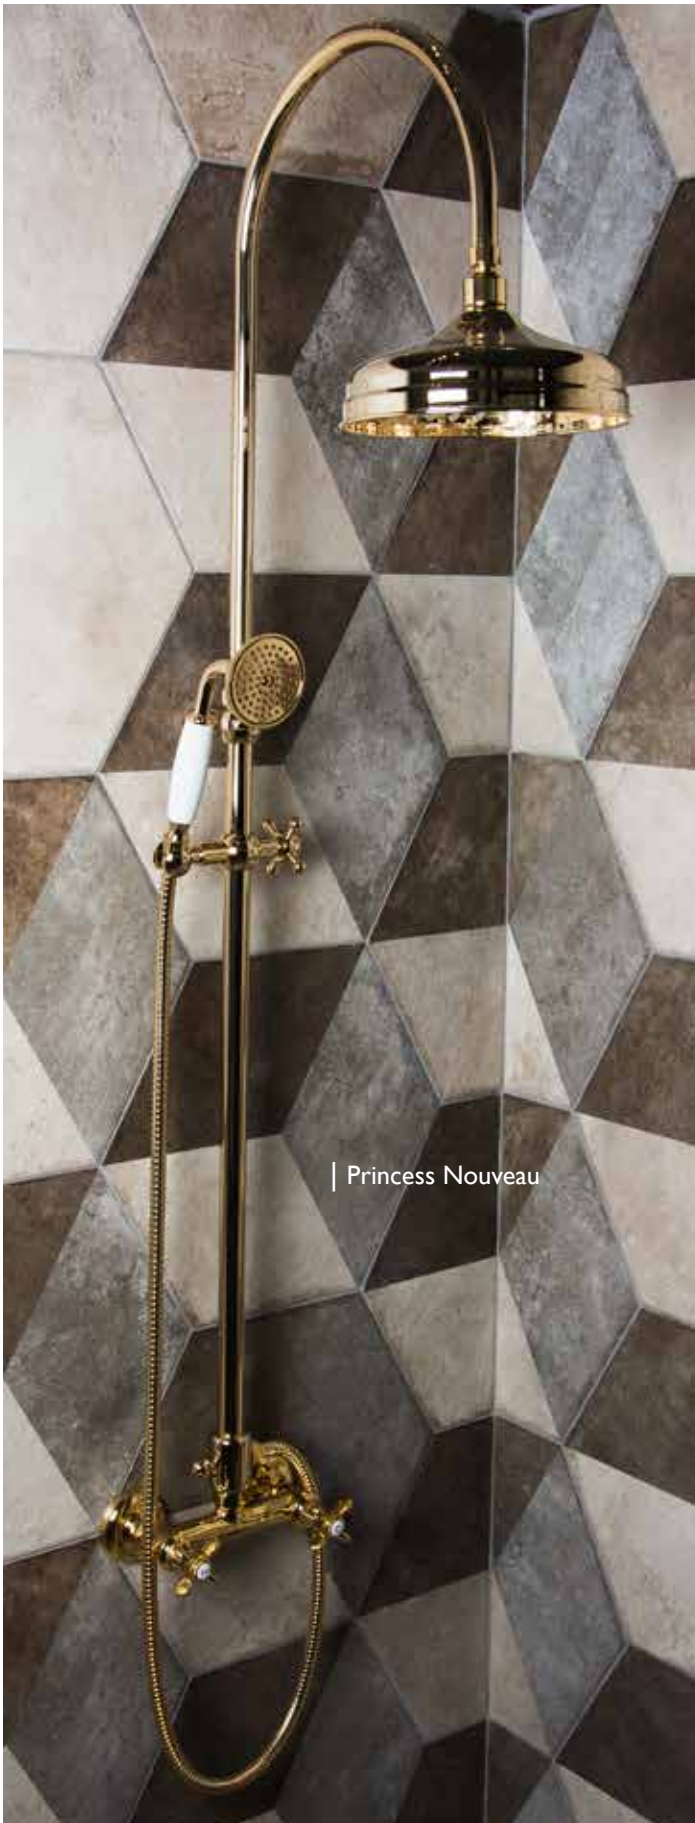

Brushed
Copper

Polished
Nickel

Anthracite

Matt
Black

Matt
White

| Princess Nouveau

Princess Nouveau
Shower Column
with Fixed Shower Head
Dia. 200 mm
and Hand Shower
with Diverter
Min. Operating Pressure 1.0 bar MP