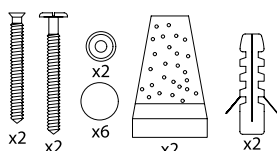

Universal Fixing Kit Type 4
For selected WC and Bidet

BFK-UNI12-KIT

Aquaeco
Fixing Bolt Covers

AQE-UNI11-KIT

Chrome

Retro Nouveau
Overflow Cover
(For BDS-RET-112211-A/B/C or
BDS-RET-132211-A/B/C)

BDS-RET-915123-A-BZ

Bronze

Retro Nouveau
Overflow Ring
(For BDS-RET-112211-A/B/C or
BDS-RET-132211-A/B/C)

BDS-RET-915123-A-CP
BDS-RET-915123-A-NB
BDS-RET-915123-A-PN
BDS-RET-915123-A-GD

Chrome
Brushed Nickel
Polished Nickel
Gold