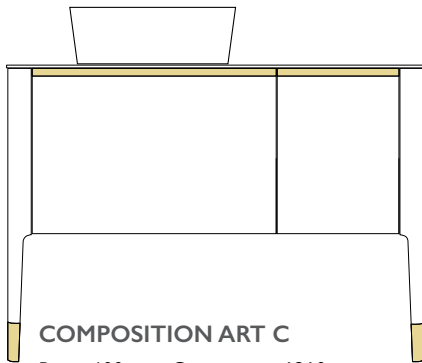

COMPOSITION ART C

Basin: 600 mm, Countertop: 1210 mm,
Vanity Unit: 700 + 350 mm, Leg Set: 70 mm (Set of 2)

Gloss White
Gloss Black
Gloss Turquoise
Mahogany