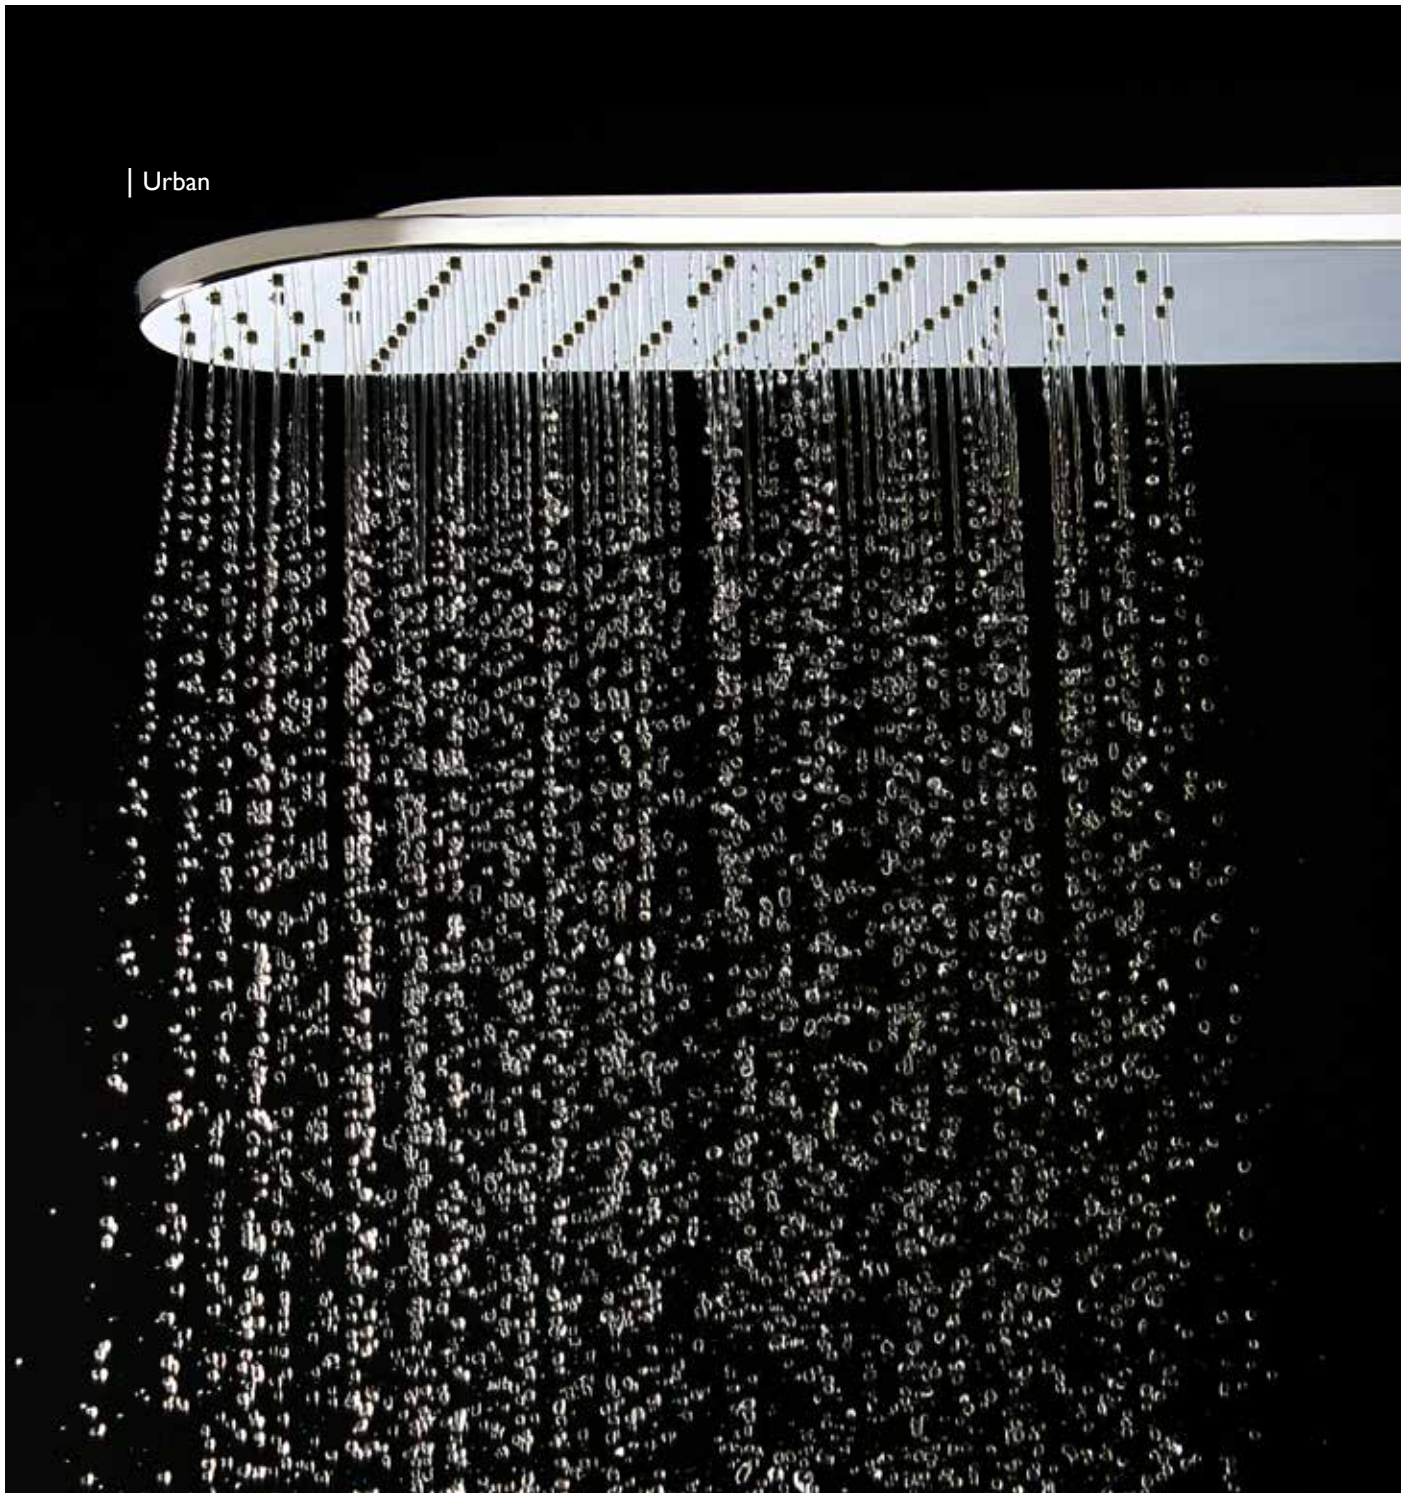

BDM-URB-552100-A-CP
BDM-URB-552100-A-NB

Chrome
Brushed Nickel

recommended accessories Urban (Page 287)

FINISHES:

Chrome

Brushed Nickel

| Urban

Recessed Shower Head
with Rounded Edges
with Rainfall Function
with 1/2" Connection
400 x 400 mm
Min. Operating Pressure 1.0 bar MP