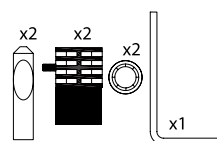

Side Fixing Kit
for Use with Concealed WC/Bidet
Frame
For selected Wall Hung WC and Bidet

BFK-UNI5-KIT