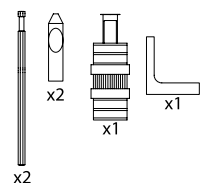

Concealed Bottom Fixing Kit
For Use with Concealed WC/Bidet
Frame
For selected Wall Hung WC and Bidet

BFK-UNI10-KIT