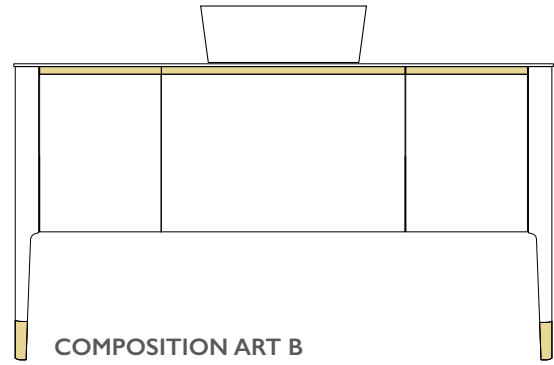

COMPOSITION ART B

Basin: 600 mm, Countertop: 1560 mm,
Vanity Unit: 350 + 700 + 350 mm, Leg Set: 70 mm (Set of 2)

Gloss White
Gloss Black
Gloss Turquoise
Mahogany