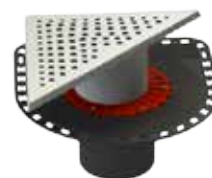

| Contract

Contract
Shower Drain
Variable Vertical Outlet 50, 75, 100 mm
Capacity 36 l/m
100 x 100 mm

AQD-SDV-101041-A-BS
AQD-SDV-101041-A-PS

Brushed Stainless Steel
Polished Stainless Steel

Contract
Shower Drain
Variable Vertical Outlet 50, 75, 100 mm
Capacity 36 l/m
150 x 150 mm

AQD-SDV-151541-A-BS
AQD-SDV-151541-A-PS

Brushed Stainless Steel
Polished Stainless Steel

Contract
Shower Drain
Variable Vertical Outlet 50, 75, 100 mm
Capacity 36 l/m
100 x 100 mm

AQD-SDV-101041-B-BS
AQD-SDV-101041-B-PS

Brushed Stainless Steel
Polished Stainless Steel

Contract
Shower Drain
Variable Vertical Outlet 50, 75, 100 mm
Capacity 36 l/m
100 x 100 mm

AQD-SDV-101041-C-BS
AQD-SDV-101041-C-PS
AQD-SDV-101041-C-SG
AQD-SDV-101041-C-BZ
AQD-SDV-101041-C-BK

Brushed Stainless Steel
Polished Stainless Steel
Satin Gold
Bronze
Black

Corner
Shower Drain
Variable Vertical Outlet 50, 75, 100 mm
Capacity 36 l/m
250 x 250 x 350 (Longer Side) mm

AQD-SDV-252541-A-BS

Brushed Stainless Steel

FINISHES: