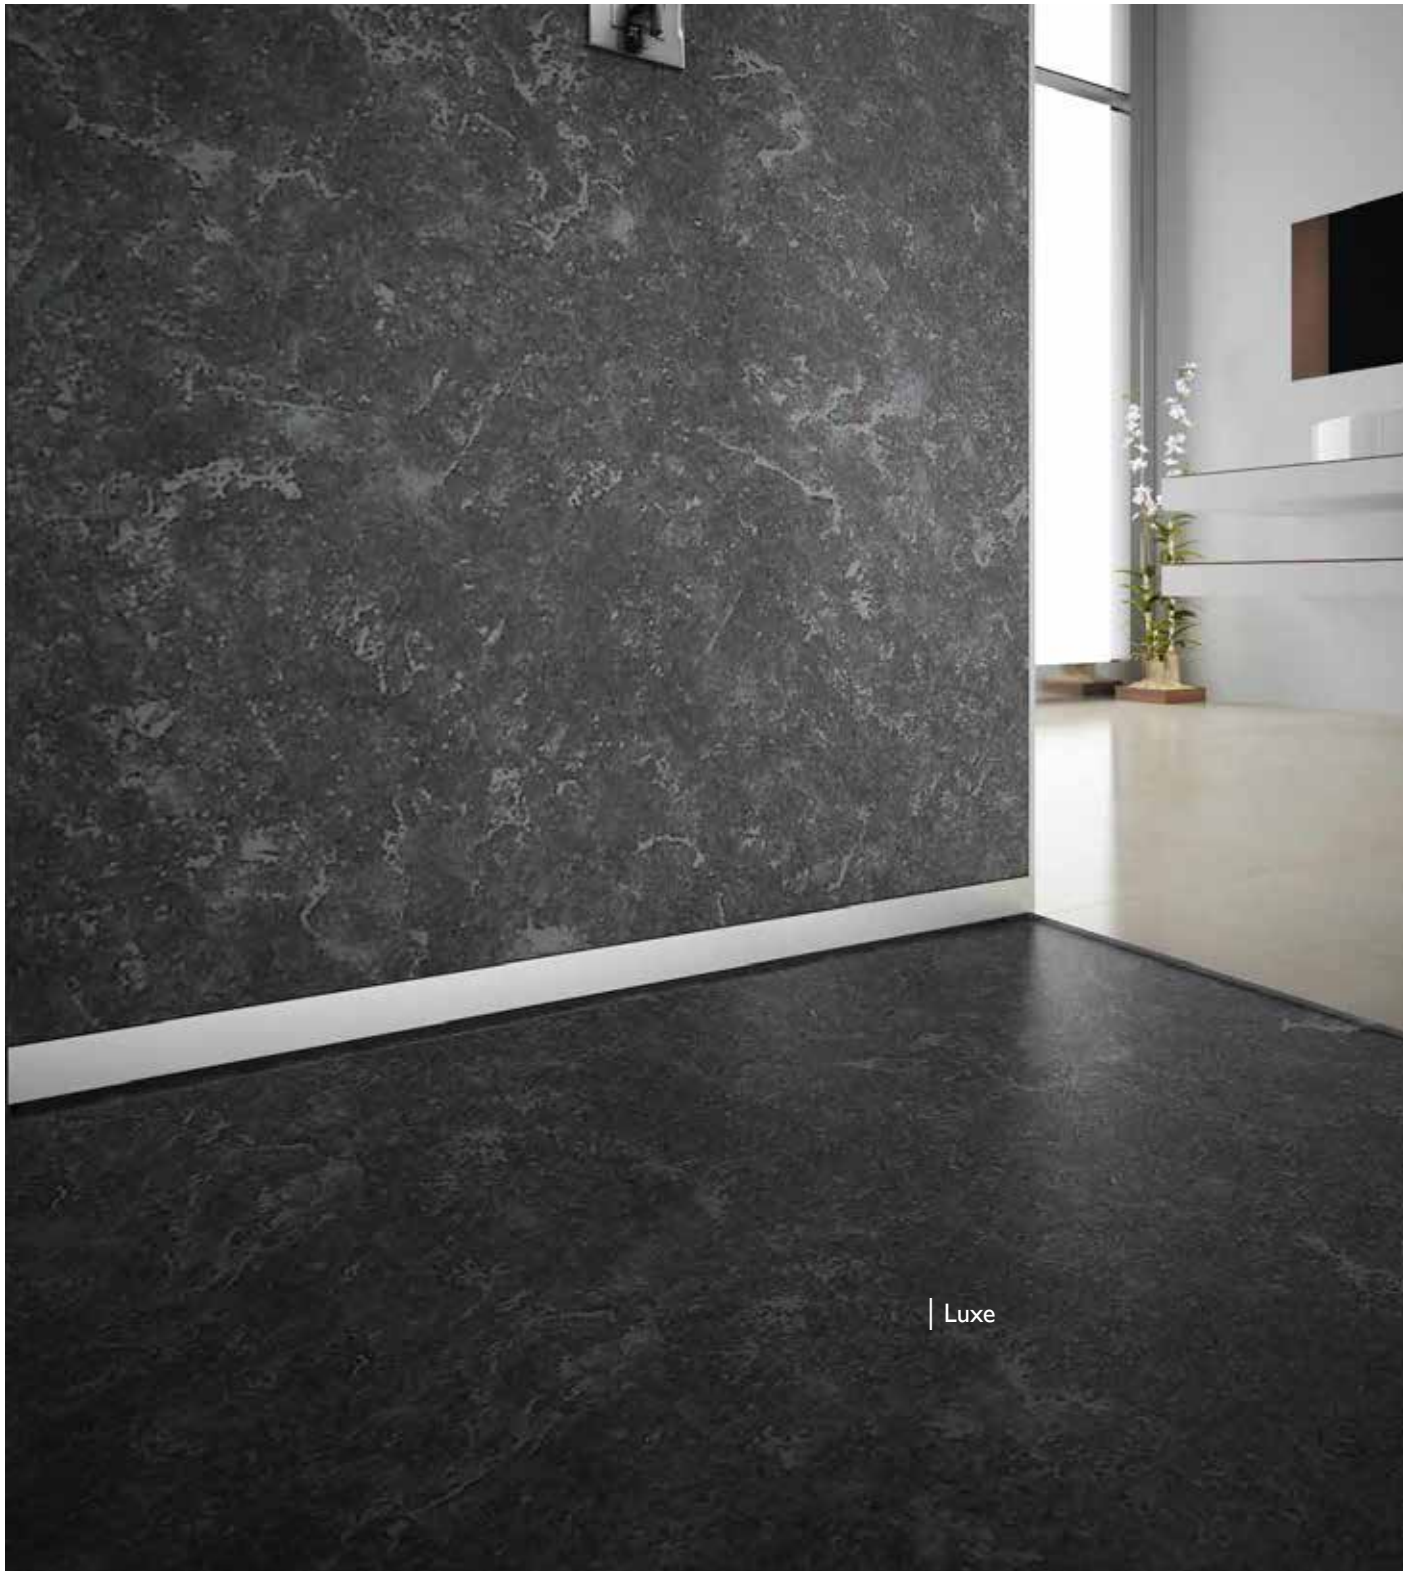

| Luxe

AQD-WDH-100623-A-BS
AQD-WDH-100623-A-PS

Brushed Stainless Steel
Polished Stainless Steel