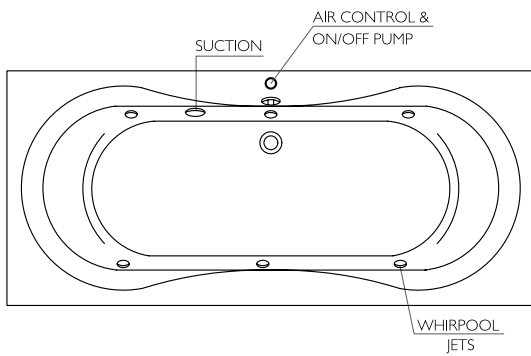

One Year Guarantee Service Contract Available

System 6A - Standard Whirlpool
6 Self-Draining Whirlpool Jets, Pneumatic Control Switch