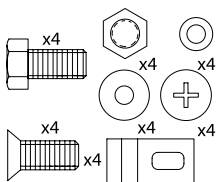

Undercounter Basin Fixing Kit
For Undercounter Basin

BFK-UCNT-KIT

Grey