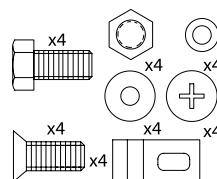

Undercounter Basin Fixing Kit
[Required for use
with Undercounter Basins]

BFK-UCNT-KIT

BAGNODESIGN Recommends the use of a template or the basin for sizing prior to cutting holes in the countertop. Installation Guide available on request.