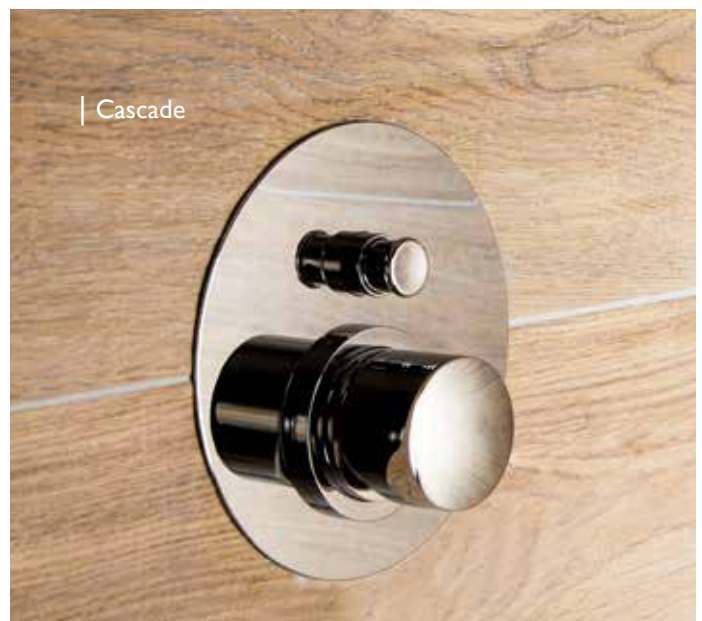

BDM-CAS-111119-A-CP
BDM-CAS-111119-A-NB

Chrome
Brushed Nickel

Mono Tall Basin Mixer
without Pop-up Waste
with 1/2" Flexible Pipes
330 mm High
Min. Operating Pressure 1.5 bar MP

BDM-CAS-111133-A-CP
BDM-CAS-111133-A-NB

Chrome
Brushed Nickel

BDM-CAS-122017-A-CP
BDM-CAS-122017-A-NB

Chrome
Brushed Nickel

BDM-CAS-112017-A-CP
BDM-CAS-112017-A-NB

Chrome
Brushed Nickel

Concealed Shower Mixer
Min. Operating Pressure 1.5 bar MP

BDM-CAS-512103-A-CP
BDM-CAS-512103-A-NB

Chrome
Brushed Nickel

Concealed Shower Mixer
with Diverter
Min. Operating Pressure 1.5 bar MP

BDM-CAS-412103-A-CP
BDM-CAS-412103-A-NB

Chrome
Brushed Nickel

Floor Mounted Bath Shower Mixer
with Hand Shower
with Max. Output of 12 lpm
854 mm High
(Floor to Spout)
Min. Operating Pressure 2.5 bar HP

BDM-CAS-411091-B-CP
BDM-CAS-411091-B-NB

Chrome
Brushed Nickel

recommended accessories Ovale (Pages 310-311)

FINISHES:

Chrome

Brushed Nickel