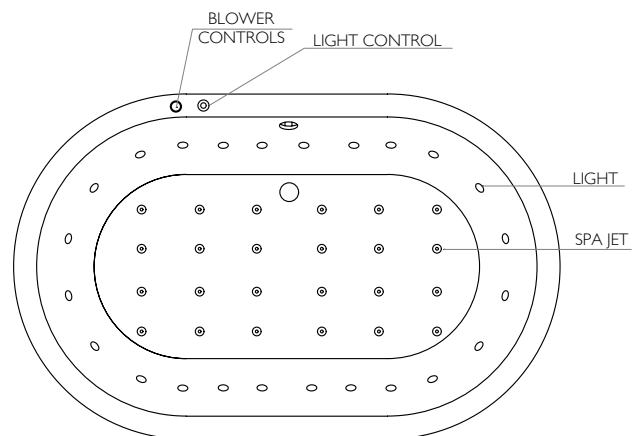

System LUXSPA - Luxury SPA
Luxury Spa System with 24 Spa Air Jets and 24 Chromotherapy Lights, with Electronic Touch Controls

All Whirlpool and SPA systems have dry run protection / All whirlpool systems are supplied with leg sets.
BAGNODESIGN recommends the use of a qualified electrician for all electrical installations.