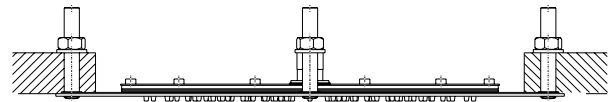

A Slim Shower Head with the main body hidden
away providing a minimalistic look

| Options Round

FINISHES:

Chrome

Bronze

Brushed
Nickel

Gold

Matt
Black