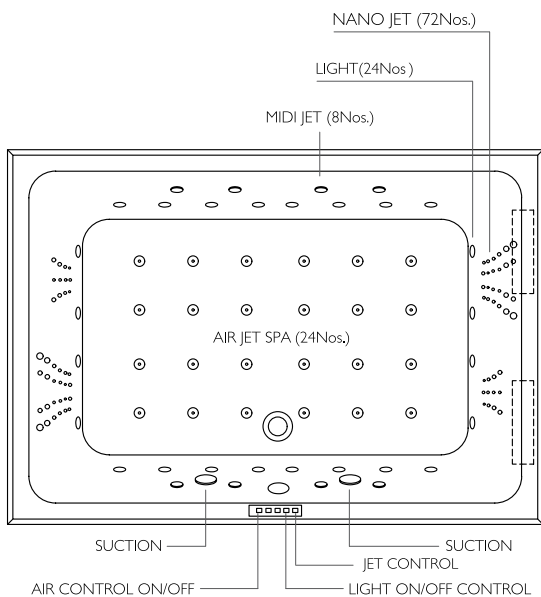

System 8ESF - Deluxe SPA
8 Self-Draining Super Flat Whirlpool Jets, Electronic Control Switch, 2 Back & 2 Feet Jets, Underwater Lighting, 12 SPA Air Jets

System LightStream
48 Nano Jets, 24 Lights with Electronic Control Switch