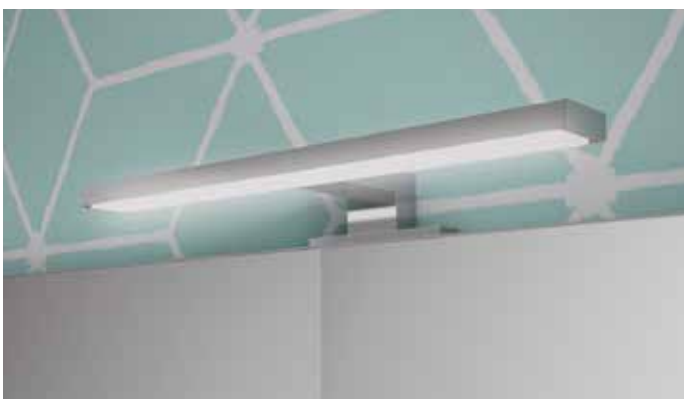

BDF-FUN-M060

BDF-FUN-M080

Funktion
Storage Mirror
with 3 Doors, Mirrored Side
with 2 Glass Shelves
LED Spotlight 4.8W - IP44
Mains Operated, 220-240V
1200 x 166 x 700 mm