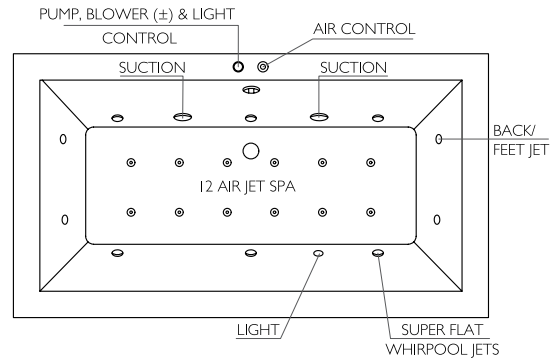

System 6ESF - Super Deluxe SPA
6 Self-Draining Super Flat Whirlpool Jets, Electronic Control Switch, 2 Back & 2 Feet Jets, Underwater Lighting, 12 Spa Air Jets on Bath Tub Base