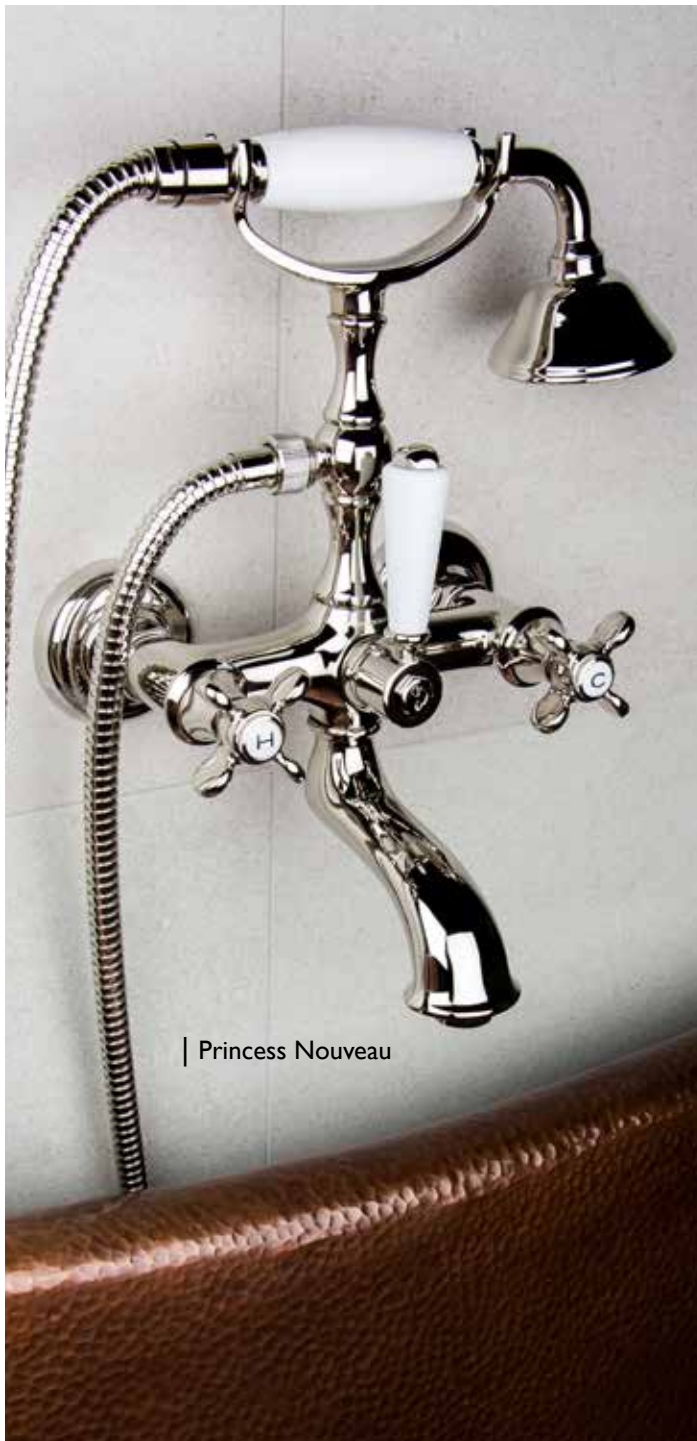

- Chrome
- Bronze
- Brushed Nickel
- Gold
- Brushed Copper
- Polished Nickel

FINISHES:

recommended accessories Ellington (Pages 296-299)

| Princess Nouveau

Exposed Bath Shower Mixer with Shower Kit
Min. Operating Pressure 0.5 bar LP