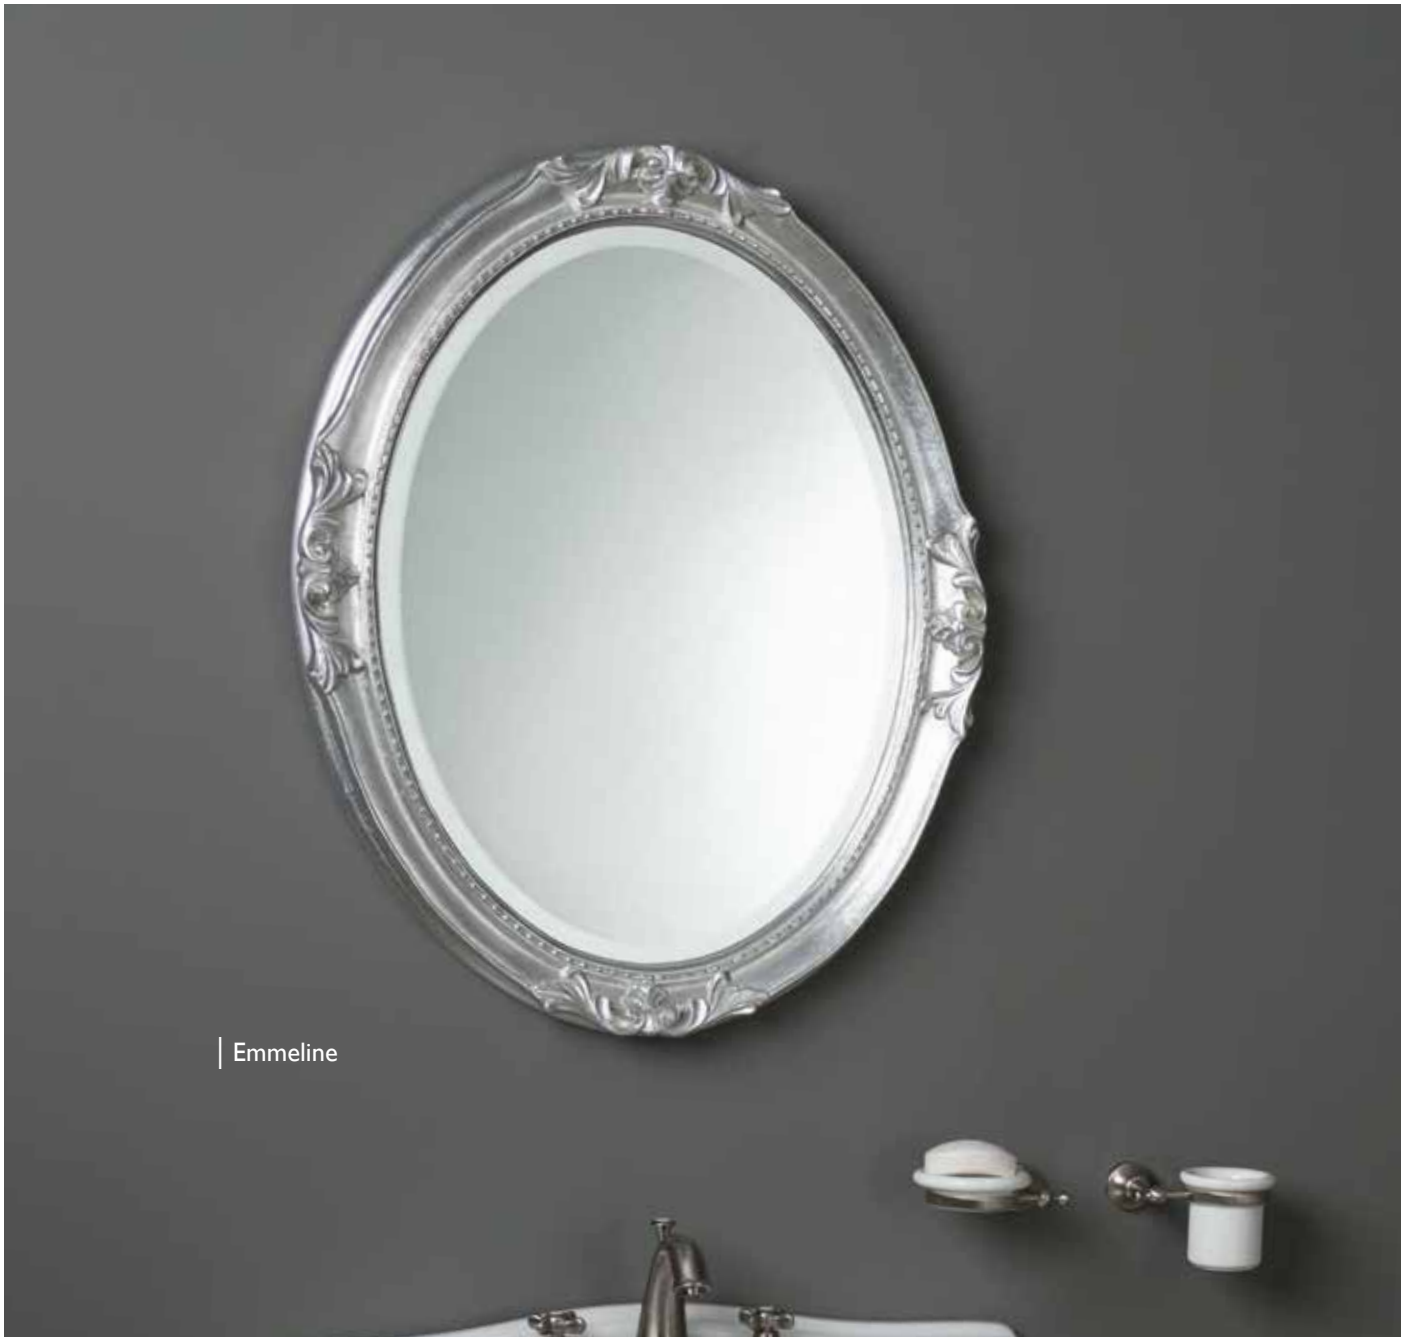

BDA-ART-FA115

| Paris Luxury Mirror

| Art Light

| Emmeline

Emmeline
Decorative Mirror
620 x 820 mm

BDR-EMM-516296-A-GD
BDR-EMM-516296-A-SV

Gold
Silver

FINISHES: