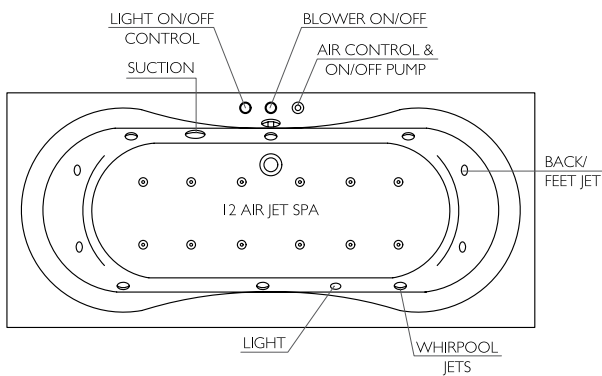

System 6E - Deluxe SPA
6 Self-Draining Whirlpool Jets, Pneumatic Control Switch, 2 Back & 2 Feet Jets, Underwater Lighting, 12 Spa Air Jets on Bath Tub Base