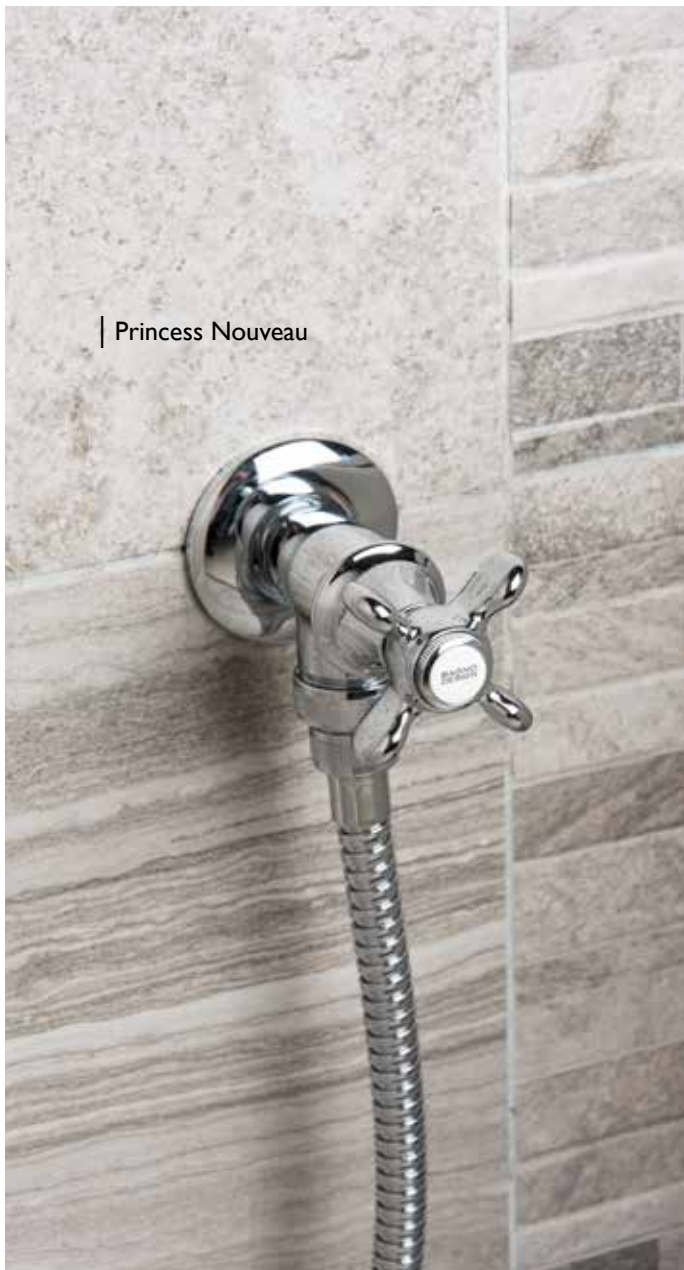

Luxury Angle Valve
1/2" x 1/2"

BDP-ANG-122-B-CP
BDP-ANG-122-B-NB
BDP-ANG-122-B-MB
BDP-ANG-122-B-MW

Chrome
Brushed Nickel
Matt Black
Matt White

BDP-ANG-122-A-BZ
BDP-ANG-122-A-GD
BDP-ANG-122-A-CR
BDP-ANG-122-A-AN

Bronze
Gold
Brushed Copper
Anthracite

Luxury Square Angle Valve
1/2" x 1/2"

BDP-ANG-422-B-CP
BDP-ANG-422-B-NB
BDP-ANG-422-B-MB
BDP-ANG-422-B-MW

Chrome
Brushed Nickel
Matt Black
Matt White

BDP-ANG-422-A-GD
BDP-ANG-422-A-CR
BDP-ANG-422-A-AN

Gold
Brushed Copper
Anthracite

| Princess Nouveau

Princess Nouveau
Angle Valve

BDP-PRI-A10-CP
BDP-PRI-A10-BZ
BDP-PRI-A10-NB
BDP-PRI-A10-GD
BDP-PRI-A10-CR
BDP-PRI-A10-PN

1/2" x 1/2"
Chrome
Bronze
Brushed Nickel
Gold
Brushed Copper
Polished Nickel

BDP-PRI-A13-CP
BDP-PRI-A13-BZ
BDP-PRI-A13-NB
BDP-PRI-A13-GD
BDP-PRI-A13-CR
BDP-PRI-A13-PN

1/2" x 3/8"
Chrome
Bronze
Brushed Nickel
Gold
Brushed Copper
Polished Nickel

Stainless Steel Angle Valve
Grade 304
1/2" x 1/2"

BDP-ANG-122-A-SS

Stainless Steel

FINISHES:

Chrome

Bronze

Brushed
Nickel

Gold

Brushed
Copper

Polished
Nickel

Anthracite

Matt
Black

Matt
White